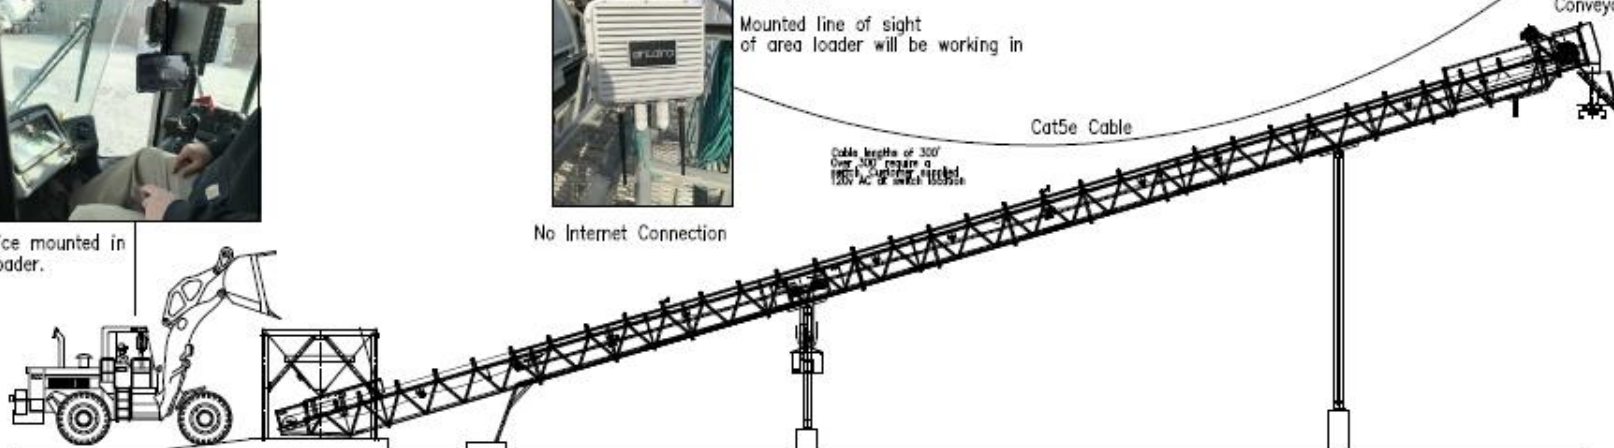

REV	DATE	BY	CHK	APP	DESCRIPTION
1	1/28/17	...	...	...	...
2	1/29/17	...	...	...	...
3	...	...	...	...	...
4	...	...	...	...	...
5	...	...	...	...	...

CONE-CO. **CON**